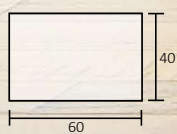

DIVISÓRIAS COM PRUMOS

PARTITION SLATS | TASSEaux POUR CLAUSTRA

GSconcept®
furniture and accessories by gosimat

P1  Cor | Colour | Couleur
Carvalho Antiqua
Antiqua Oak | Chêne Antiqua

40 x 60

50 x 80

P1 50 x 100